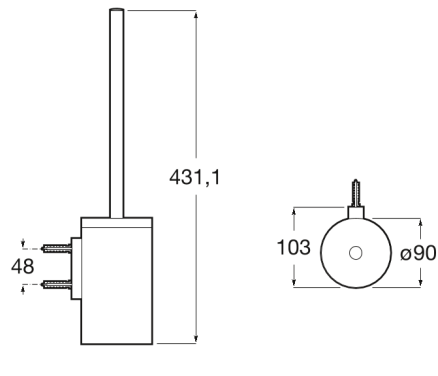

**HOTELS**

**Soap dispenser**

PRICE (VAT INCLUDED)

**£293.63**

**TECHNICAL DRAWINGS**

**FEATURES**

Finish: Chrome

Fixing kit: Included

Installation options: Only with screws

Installation type: Wall-mounted

Material: Metal

Maximum weight supported (Kg): 5